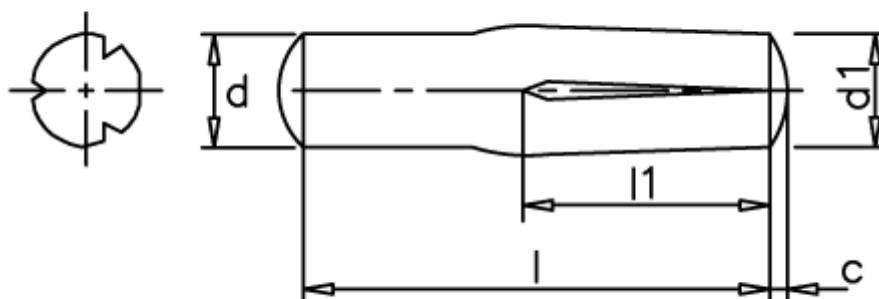

Article number: 08042217

Description: KLEE Slotted pin S4 2x14
Steel

Measures

c	= 0,3
d	= 2.0
d1	= 2.10
l1	= 1/2 l
Length	= 14